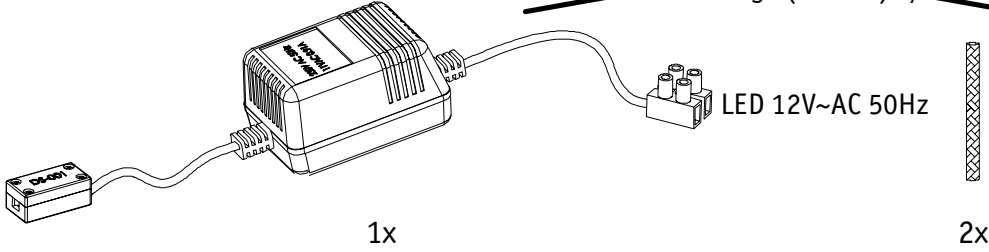

Paulmann Licht GmbH  
31832 Springe / Germany  
www.paulmann.com

Art.-Nr.:  
97759

(+MA 188)  
PDG 03/14

Only for LED 12V~AC 50Hz

~~! LED constant current (350mA,700mA, ...)  
! LED constant voltage (12V DC) +/-~~