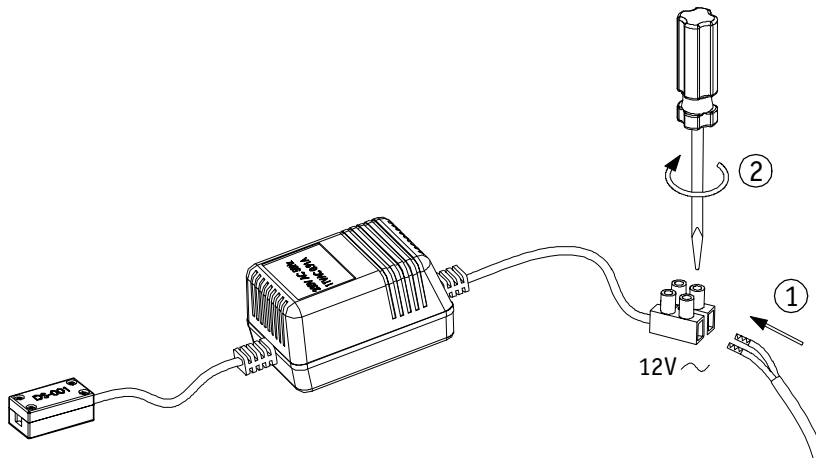

A Safety Instructions
Nr. 0,1,4