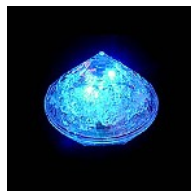

► **ARTICLES A LA VENTE**

GLACONS LUMINEUX

LANCER DE LED

BOUGIES LED A PILES

CERISIER LED
45 cm

LAMPIONS SUBMERSIBLES

DIAMANT LUMINEUX
A PILES

BOUGIES LED
RECHARGEABLES

CERISIER LED
80 cm

FLUTES A CHAMPAGNE
VERRES A COCKTAILS

PYRAMIDE LUMINEUSE
A PILES

BOUGIES CIRE ET LED

SEAU A CHAMPAGNE

BUMPER LED
RECHARGEABLE

LUX ET DÉCO

LED[®]
LOCATION